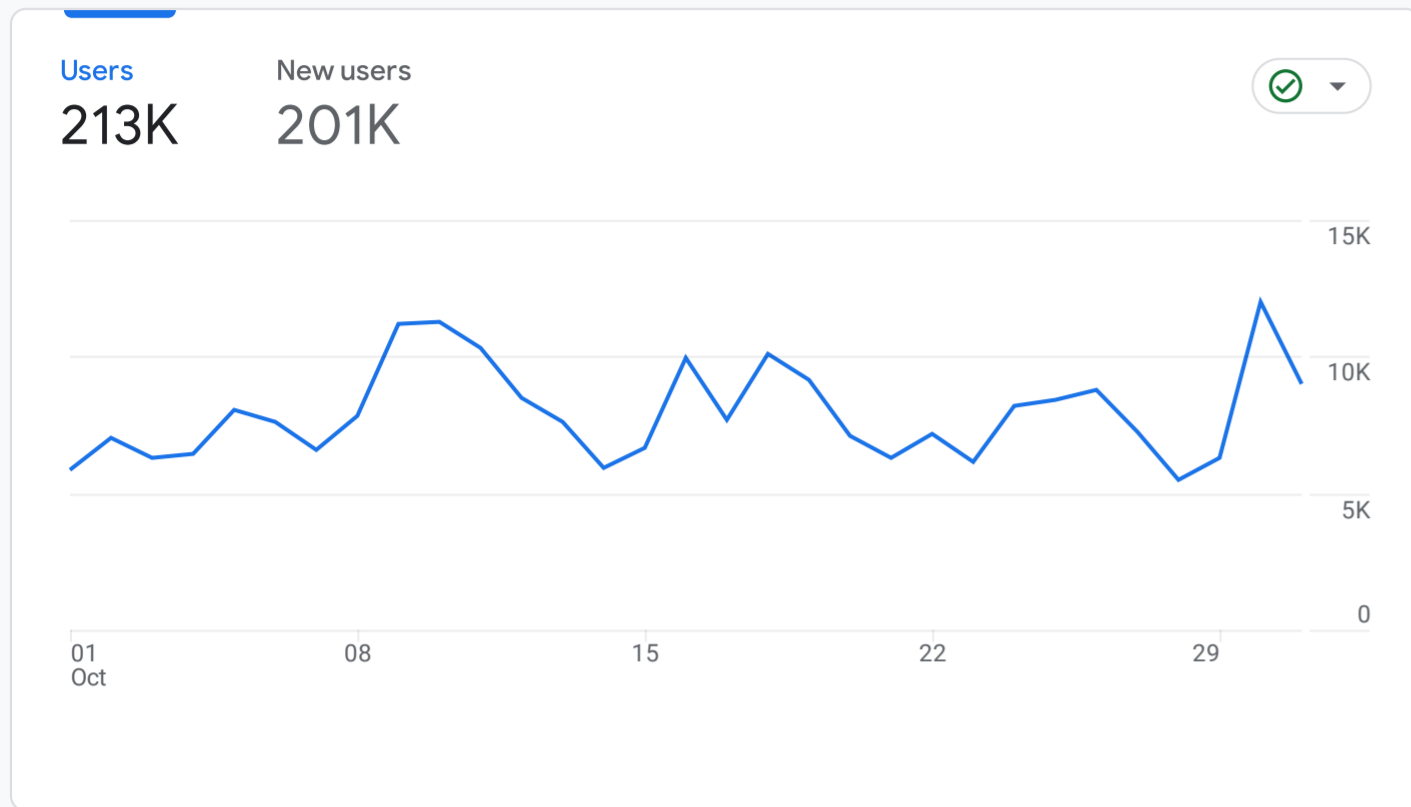

All Users [Add comparison](#)

Custom Oct 1 - Oct 31, 2023

Acquisition overview

New users by First user default channel group

FIRST USER DEFAULT CHA...	NEW USERS
Organic Search	160K
Direct	38K
Referral	1.4K
Organic Social	850
Organic Video	35
Email	15
Unassigned	7

[View user acquisition](#)

Sessions by Session default channel group

SESSION DEFAULT CHANN...	SESSIONS
Organic Search	262K
Direct	50K
Referral	2.7K
Unassigned	1.3K
Organic Social	1K
Email	50
Organic Video	49